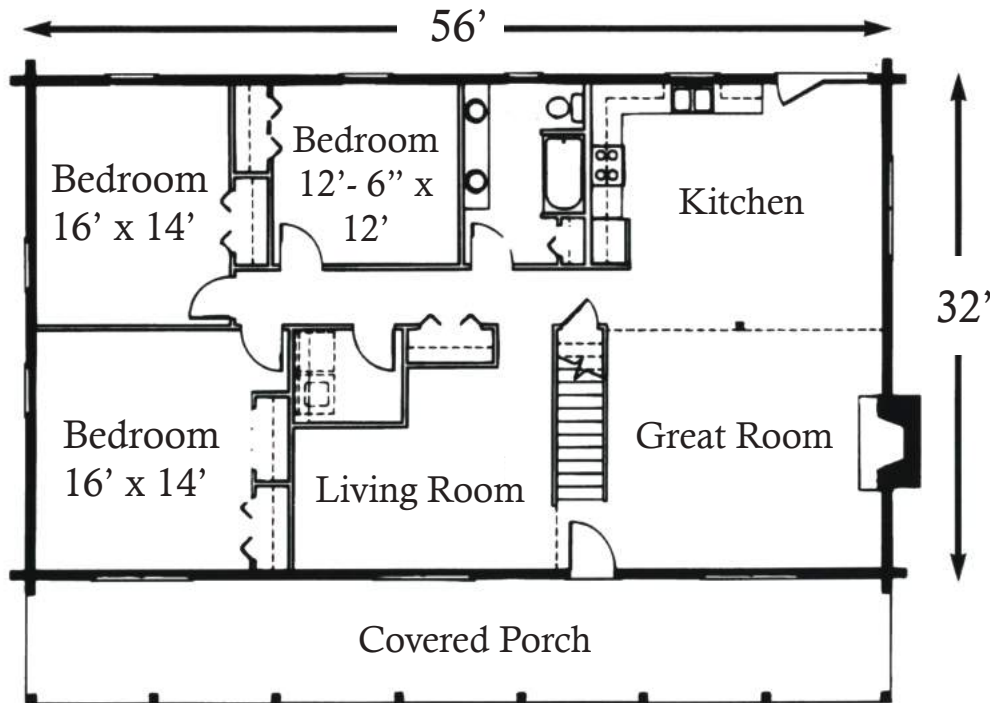

Suwannee River

- * Heart Cut Cypress
- * Western Red Cedar
- * Pine
- * Free Custom Design
- * Engineered Blueprints
- * 7 Days Customer Service

First Floor	1792 Sf.
Second Floor	1424 Sf.
Total Heated	3216 Sf.
Covered Porch	448 Sf.