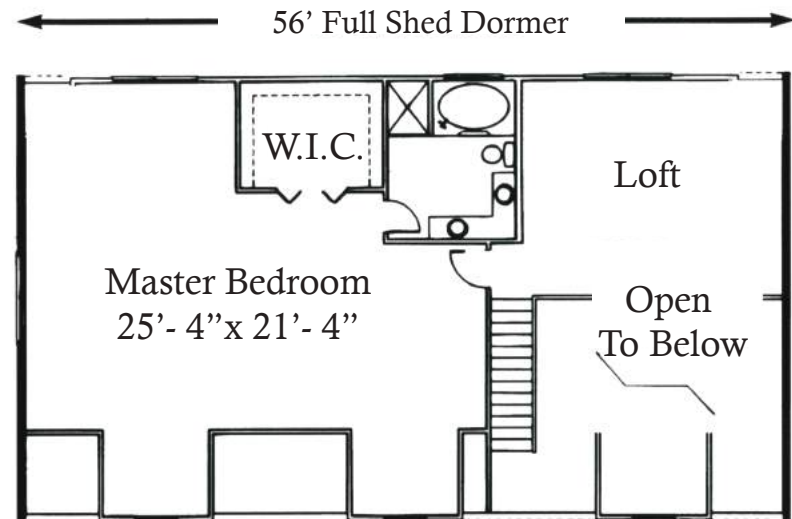

Suwannee River

- * Heart Cut Cypress
- * Western Red Cedar
- * Pine
- * Free Custom Design
- * Engineered Blueprints
- * 7 Days Customer Service

First Floor	1792 Sf.
Second Floor	1424 Sf.
Total Heated	3216 Sf.
Covered Porch	448 Sf.