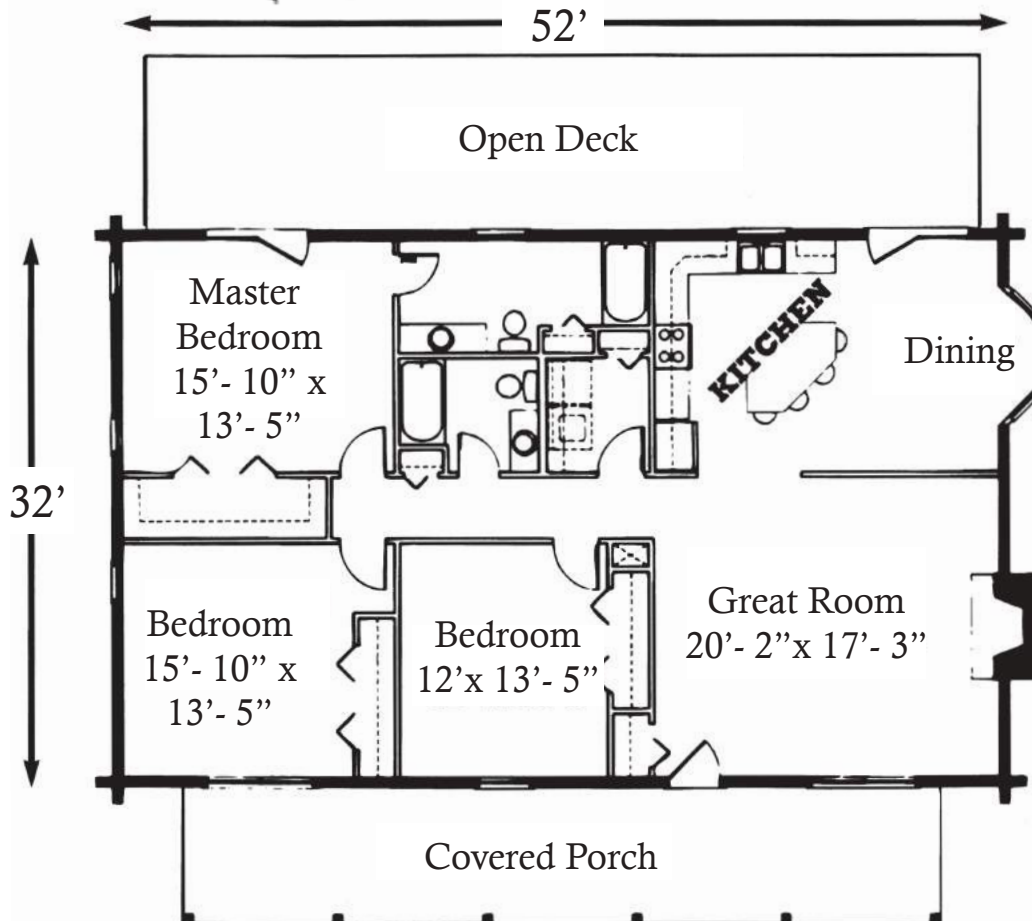

# The Shamrock

- \* Heart Cut Cypress
- \* Western Red Cedar
- \* Pine
- \* Free Custom Design
- \* Engineered Drawings
- \* Customer Service 7 days A Week

Living Area	1676 Sq. ft.
Open Deck	480 Sq. ft.
Covered Porch	352 Sq. ft.