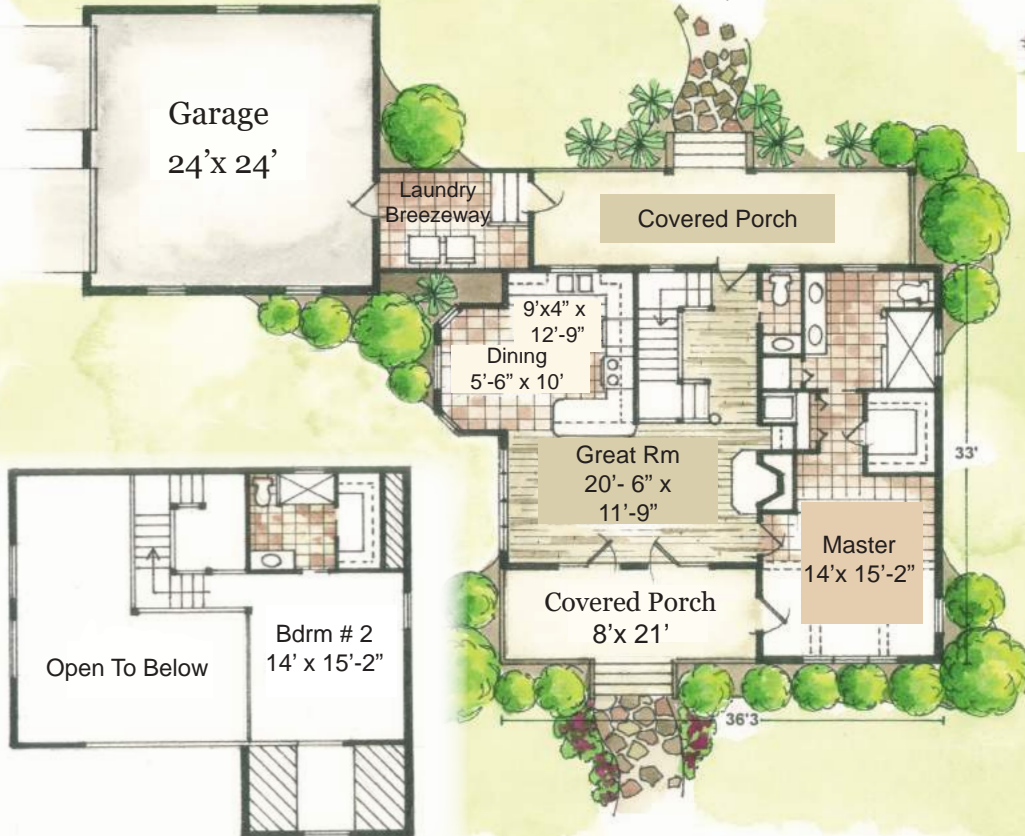

The River Bend

- * Heart Cut Cypress
- * Western Red Cedar
- * Pine
- * Free Custom Design
- * Engineered Blueprints
- * 7 Day Customer Service

1st Floor	1071 Sq. ft.
2nd Floor	393 Sq. ft.
Living Area	1464 Sq. ft.
Covered Porch	424 Sq. ft.
Garage	576 Sq. ft.
Breezeway	100 Sq. ft.