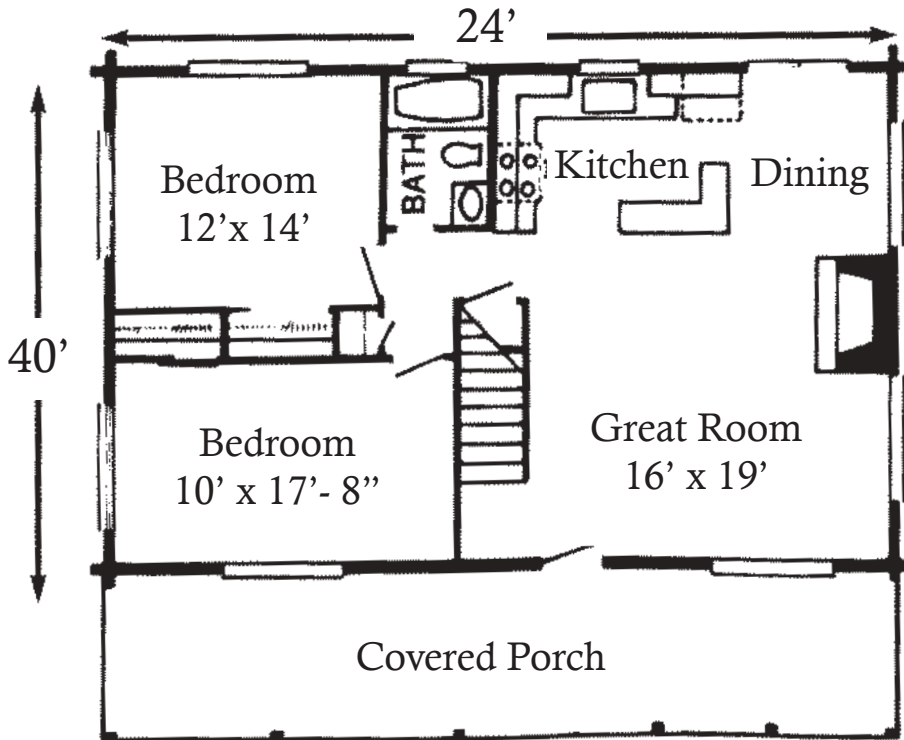

Lockloosa

- * Heart Cut Cypress
- * Western Red Cedar
- * Pine
- * Free Custom Design
- * Engineered Blueprints
- * 7 Day Customer Service

First Floor 960 Sf.
 Second Floor 504 Sf.
 Total Heated 1464 Sf.
 Covered Porch 320 Sf.