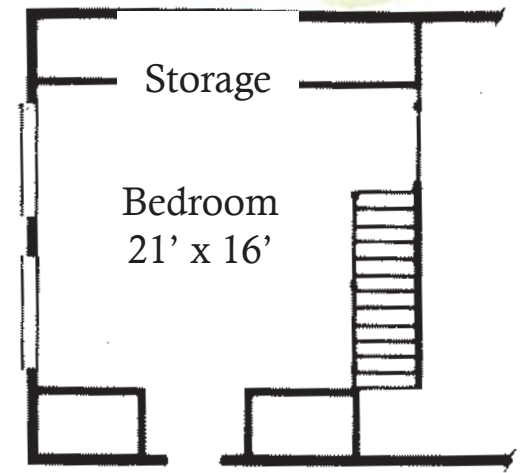

Dormer

Follow Us On Facebook At <https://www.facebook.com/loghomeguys>

Data on this page is approximate and not intended to predict or replace information found in final blueprints.