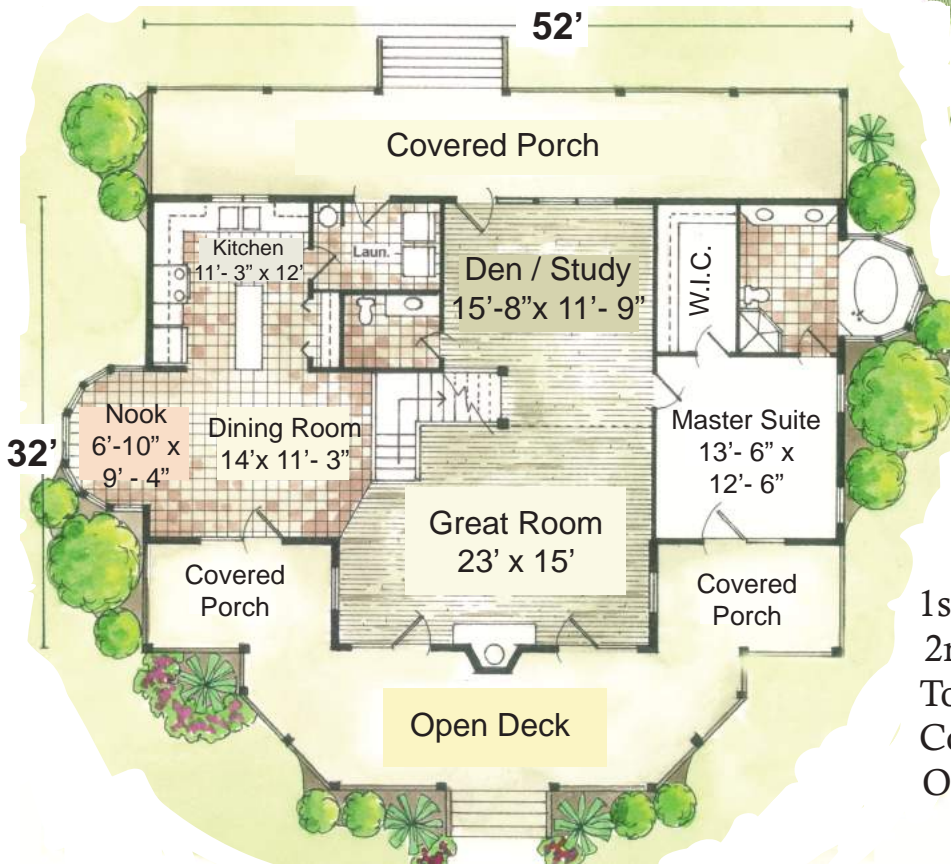

Little Shenandoah

- * Heart Cut Cypress
- * Western Red Cedar
- * Pine
- * Free Custom Design
- * Engineered Blueprints
- * 7 Day Customer Service

1st. Floor 1398 Sf.
 2nd Floor 1042 Sf.
 Total Heated 2400 Sf.
 Covered Porch 640 Sf.
 Open Deck 330 Sf.