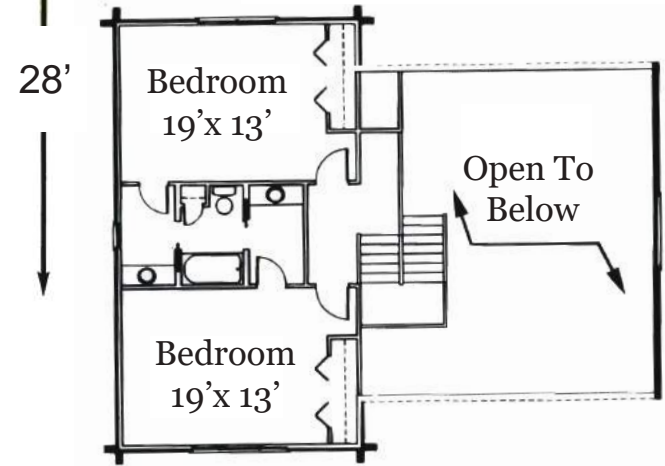

The Heartland

- * Heart Cut Cypress
- * Western Red Cedar
- * Pine
- * Free Custom Design
- * Engineered Blueprints
- * 7 Day Customer Service

First Floor	1392 Sf.
Second Floor	717 Sf.
Total Heated	2109 Sf.
Covered Porch	560 Sf.