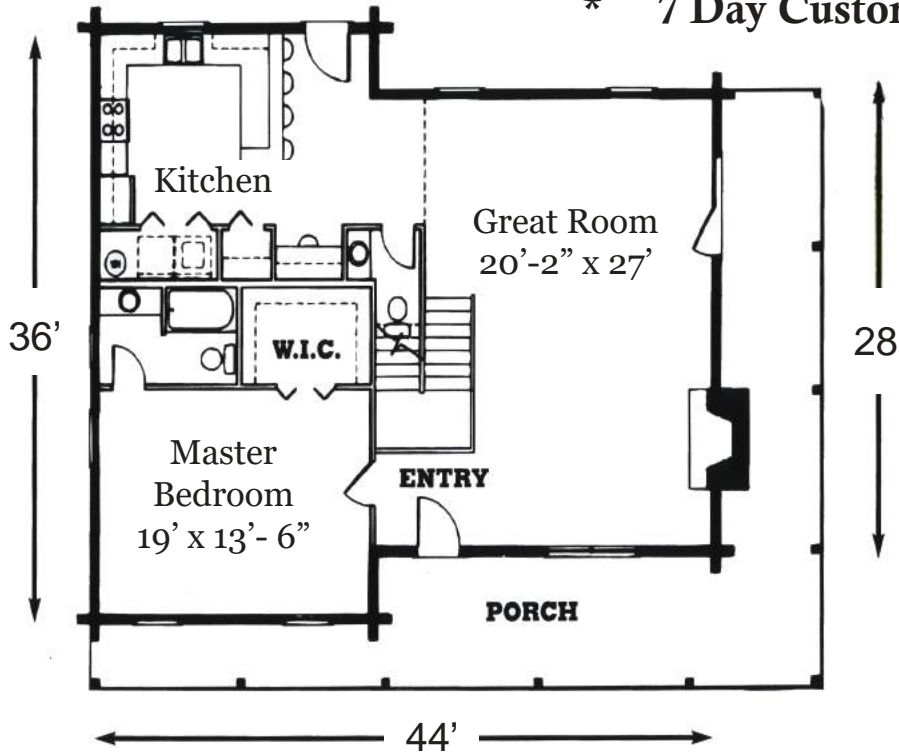

The Heartland

- * Heart Cut Cypress
- * Western Red Cedar
- * Pine
- * Free Custom Design
- * Engineered Blueprints
- * 7 Day Customer Service

First Floor	1392 Sf.
Second Floor	717 Sf.
Total Heated	2109 Sf.
Covered Porch	560 Sf.