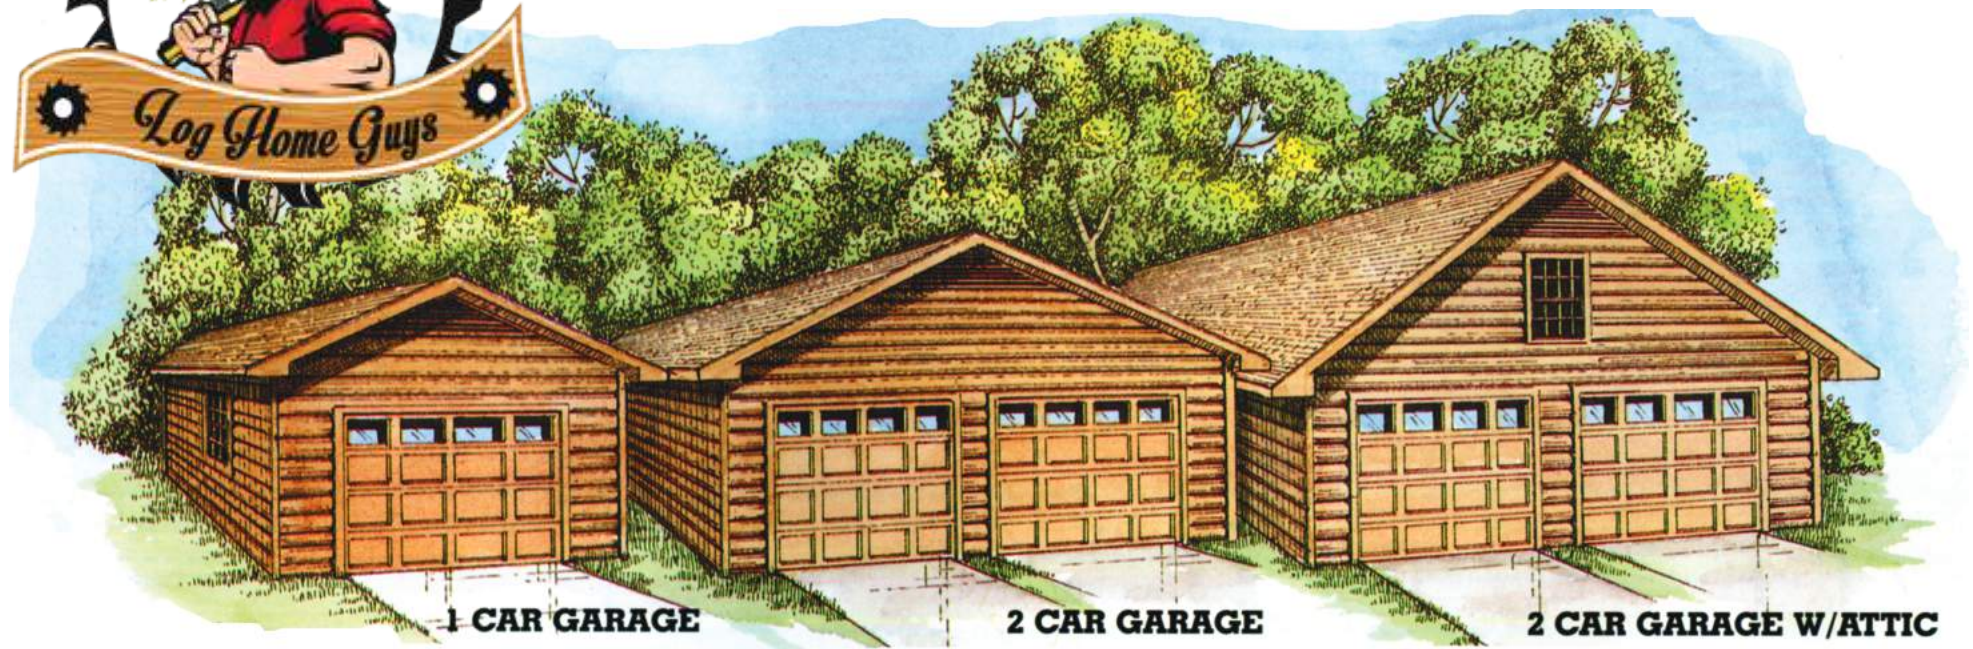

# Custom Garages

- \* Heart Cut Cypress
- \* Western Red Cedar
- \* Pine
- \* Free Custom Design
- \* Engineered Blueprints
- \* 7 Day Customer Service

**Log Home Guys**  
866-306-1697

LogHomeGuys.com  
info@loghomeguys.com

- \* 1 Car Garage 16' x 24'
- \* 2 Car Garage 24' x 24'
- \* 2 Car Garage 24' x 24' with storage loft
- \* 2 Car Garage 24' x 24' with studio apartment
- \* 3 Car Garage 36' x 24'
- \* Custom Garages built just for you