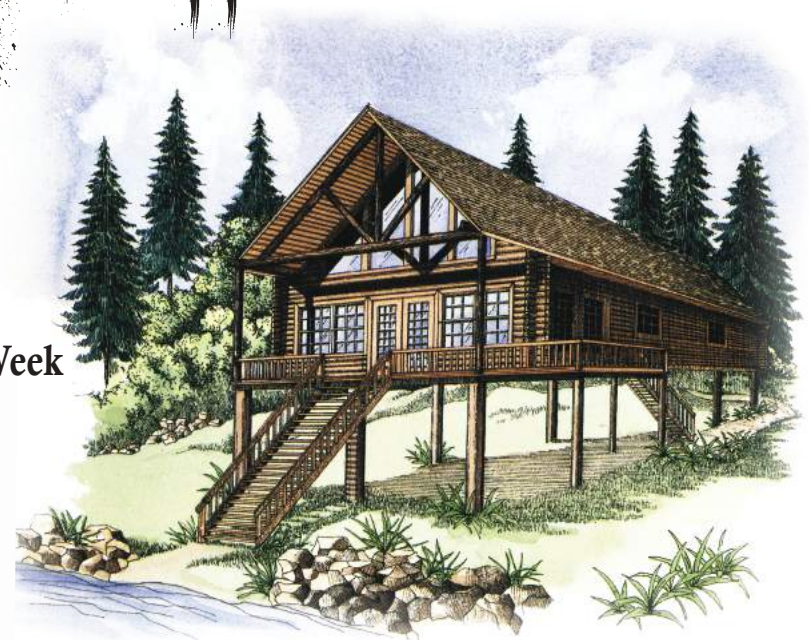

The Carrabelle

- * Heart Cut Cypress
- * Western Red Cedar
- * Pine
- * Free Custom Design
- * Engineered Blueprints
- * Customer Service 7 Days A Week

First Floor	768 Sq. ft.
Second Floor	204 Sq. ft.
Total	972 Sq. ft.
Covered Porch	325 Sq. ft.