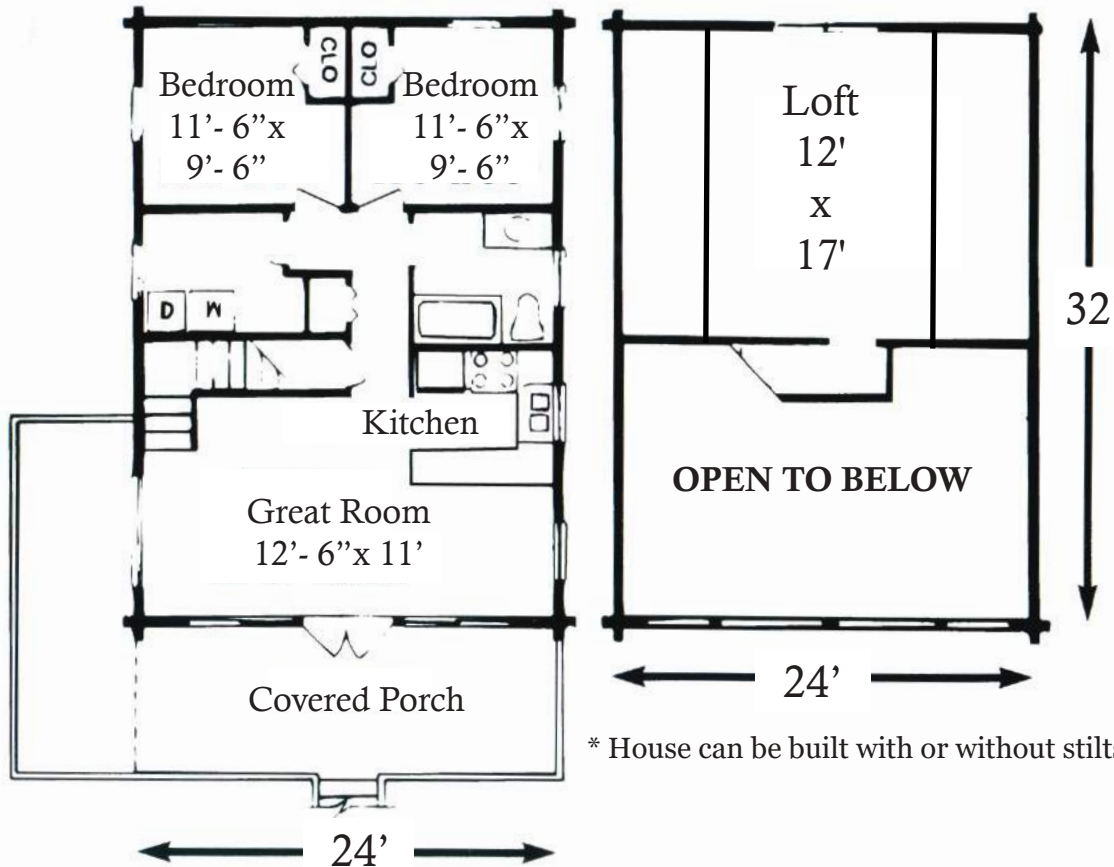

The Carrabelle

- * Heart Cut Cypress
- * Western Red Cedar
- * Pine
- * Free Custom Design
- * Engineered Blueprints
- * Customer Service 7 Days A Week

First Floor	768 Sq. ft.
Second Floor	204 Sq. ft.
Total	972 Sq. ft.
Covered Porch	325 Sq. ft.