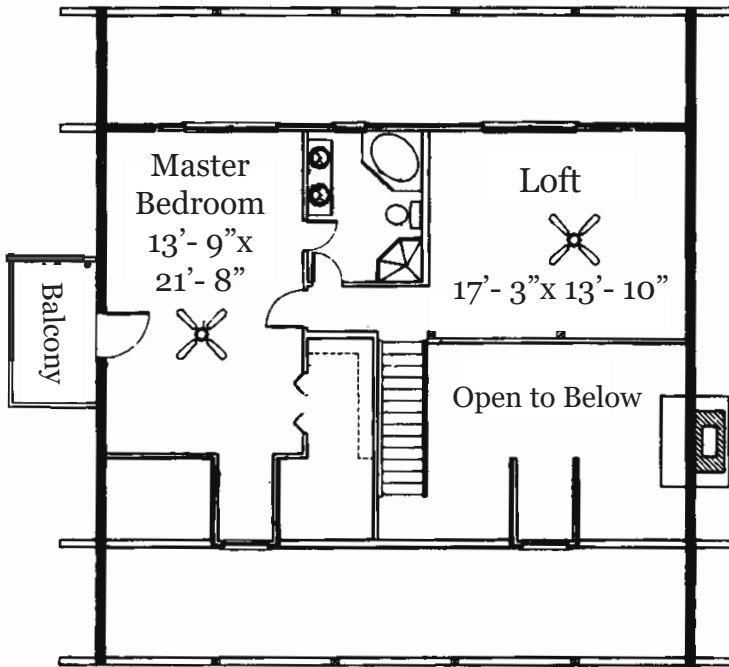

Whispering Wind

- * Heart Cut Cypress
- * Western Red Cedar
- * Pine
- * Free Custom Design
- * Engineered Blueprints
- * 7 Days Customer Service

First Floor	1120 Sf.
Second Floor	823 Sf.
Covered Porch	640 Sf.
Garage	576 Sf.