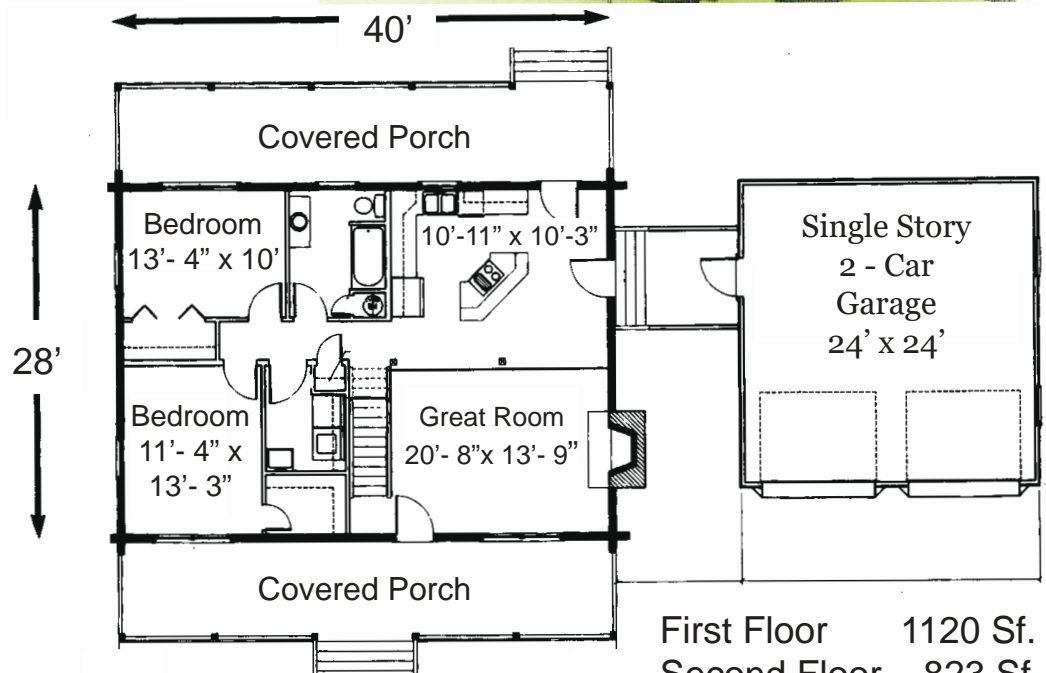

Whispering Wind

- * Heart Cut Cypress
- * Western Red Cedar
- * Pine
- * Free Custom Design
- * Engineered Blueprints
- * 7 Days Customer Service

First Floor	1120 Sf.
Second Floor	823 Sf.
Covered Porch	640 Sf.
Garage	576 Sf.