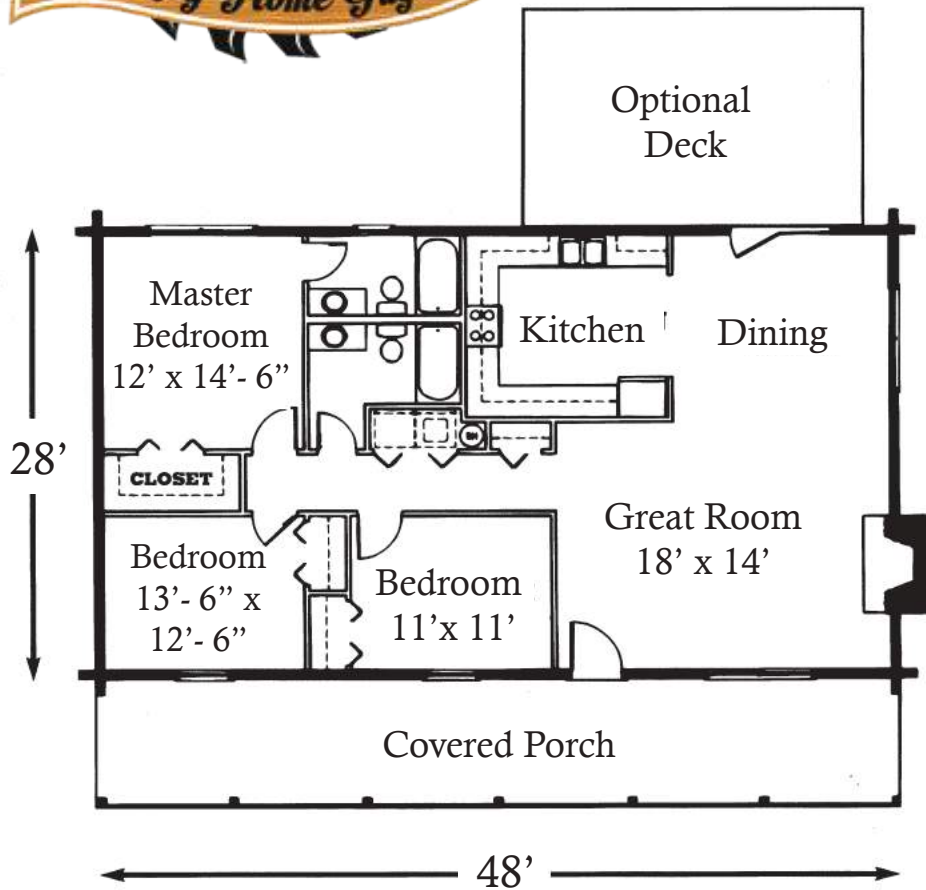

The Sante Fe

First Floor	1344 Sq. ft.
Optional Deck	216 Sq. ft.
Covered Porch	384 Sq. ft.

- * Heart Cut Cypress
- * Western Red Cedar
- * Pine
- * Free Custom Design
- * Engineered BluePrints
- * Customer Service 7 Days A Week