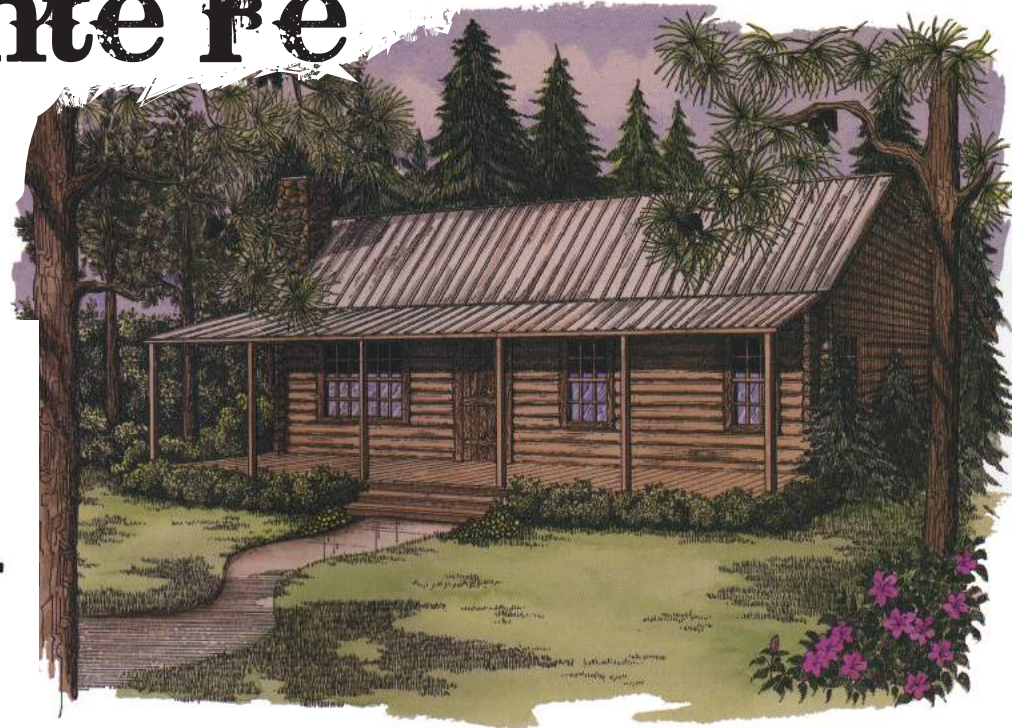

The Sante Fe

First Floor	1344 Sq. ft.
Optional Deck	216 Sq. ft.
Covered Porch	384 Sq. ft.

- * Heart Cut Cypress
- * Western Red Cedar
- * Pine
- * Free Custom Design
- * Engineered BluePrints
- * Customer Service 7 Days A Week