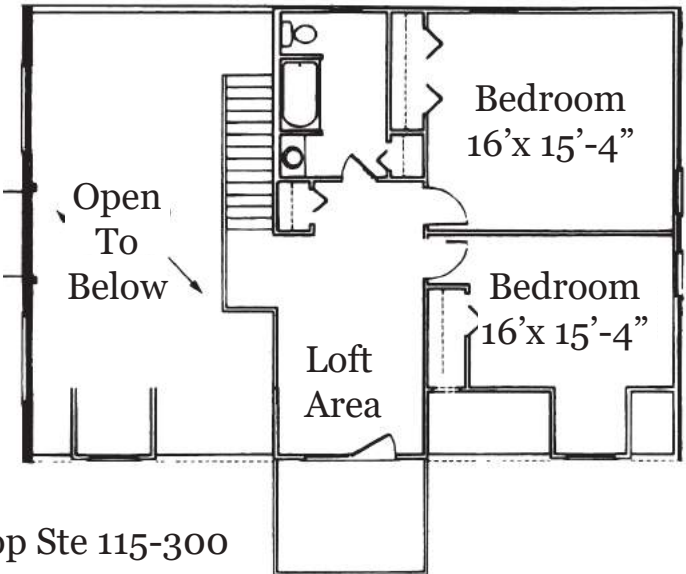

# The Kissimmee

- \* Heart Cut Cypress
- \* Western Red Cedar
- \* Pine
- \* Free Custom Design
- \* Engineered Blueprints
- \* 7 Day Customer Service

First Floor 1408 Sf.  
 Second Floor 892 Sf.  
 Total Heated 2300 Sf.

Covered Porch 352Sf.  
 Open Deck 256 Sf.  
 Balcony 64 Sf.

**Log Home Guys**

**866-306-1697**

295 NW. Commons Loop Ste 115-300  
 Lake City, Florida 32055

**LogHomeGuys.com**  
**info@loghomeguys.com**

Follow Us On Facebook at <https://www.facebook.com/loghomeguys>