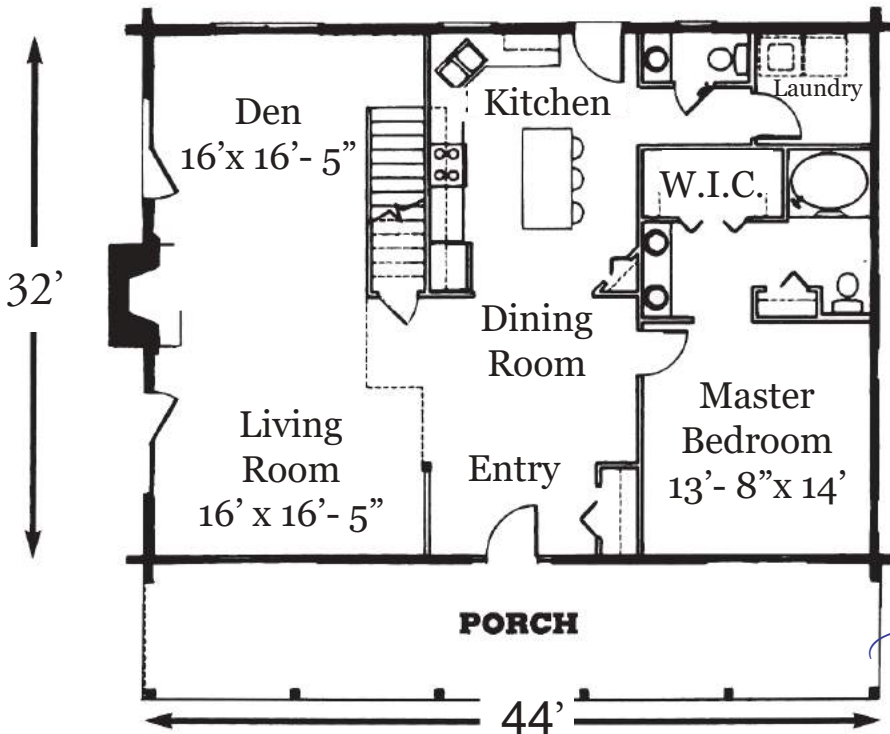

# The Kissimmee

- \* Heart Cut Cypress
- \* Western Red Cedar
- \* Pine
- \* Free Custom Design
- \* Engineered Blueprints
- \* 7 Day Customer Service

First Floor 1408 Sf.  
 Second Floor 892 Sf.  
 Total Heated 2300 Sf.

Covered Porch 352Sf.  
 Open Deck 256 Sf.  
 Balcony 64 Sf.

**Log Home Guys**

**866-306-1697**

295 NW. Commons Loop Ste 115-300  
 Lake City, Florida 32055

**LogHomeGuys.com**  
**info@loghomeguys.com**

Follow Us On Facebook at <https://www.facebook.com/loghomeguys>