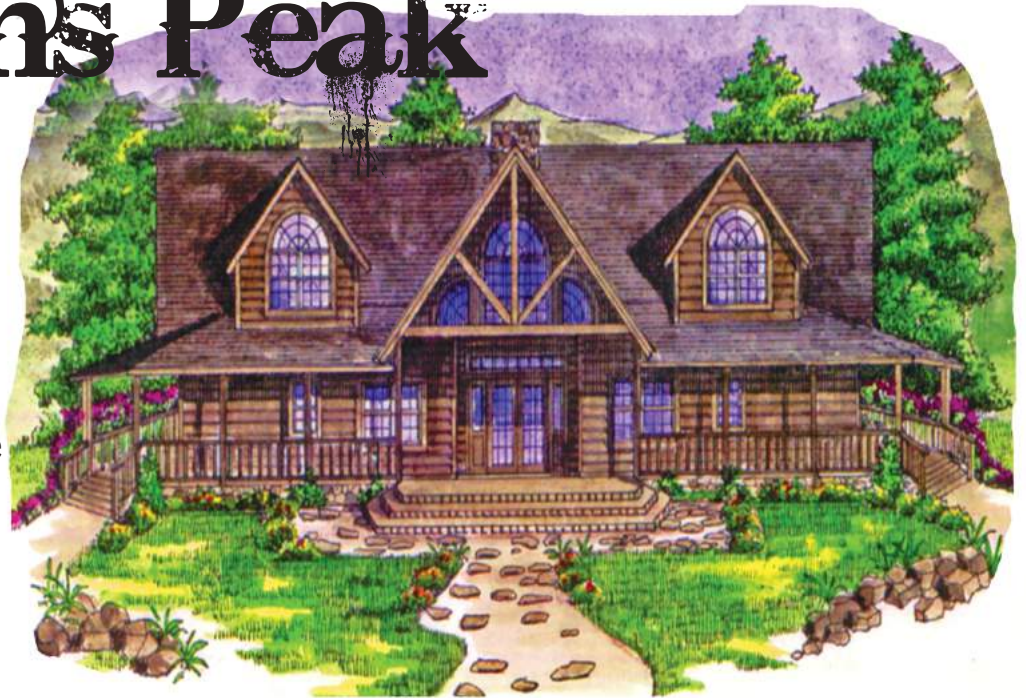

# Haydens Peak

- \* Heart Cut Cypress
- \* Western Red Cedar
- \* Pine
- \* Free Custom Design
- \* Engineered Blueprints
- \* 7 Day Customer Service

**LogHomeGuys.com**  
**info@loghomeguys.com**

|               |          |
|---------------|----------|
| 1st Floor     | 4558 Sf. |
| 2nd Floor     | 1827 Sf. |
| Total Heated  | 6385 Sf. |
| Covered Porch | 3122 Sf. |
| Open Deck     | 1045 Sf. |