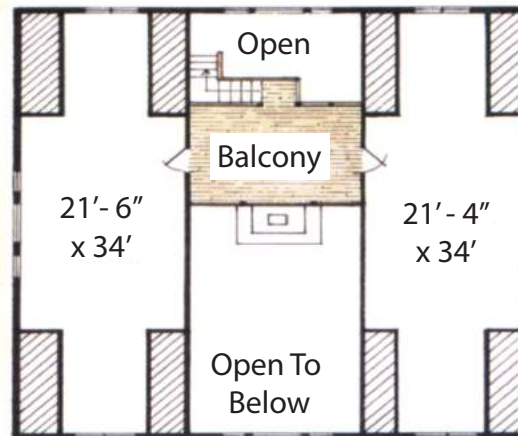

# Haydens Peak

- \* Heart Cut Cypress
- \* Western Red Cedar
- \* Pine
- \* Free Custom Design
- \* Engineered Blueprints
- \* 7 Day Customer Service

**LogHomeGuys.com**  
**info@loghomeguys.com**

|               |          |
|---------------|----------|
| 1st Floor     | 4558 Sf. |
| 2nd Floor     | 1827 Sf. |
| Total Heated  | 6385 Sf. |
| Covered Porch | 3122 Sf. |
| Open Deck     | 1045 Sf. |