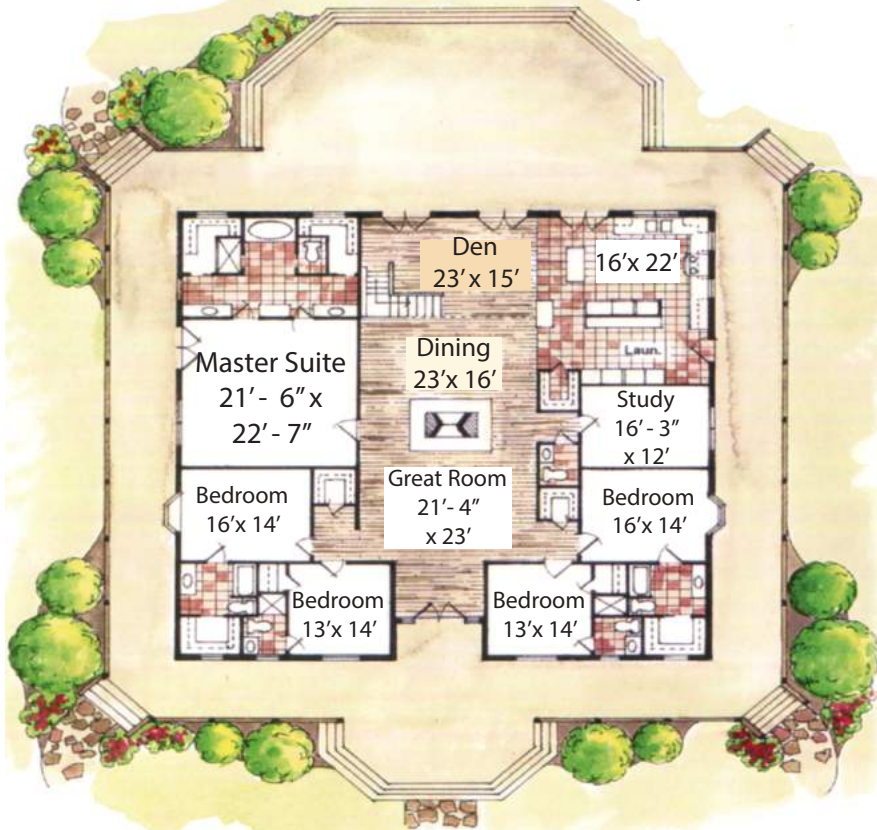

# Haydens Peak

- \* Heart Cut Cypress
- \* Western Red Cedar
- \* Pine
- \* Free Custom Design
- \* Engineered Blueprints
- \* 7 Day Customer Service

**LogHomeGuys.com**  
**info@loghomeguys.com**

|               |          |
|---------------|----------|
| 1st Floor     | 4558 Sf. |
| 2nd Floor     | 1827 Sf. |
| Total Heated  | 6385 Sf. |
| Covered Porch | 3122 Sf. |
| Open Deck     | 1045 Sf. |