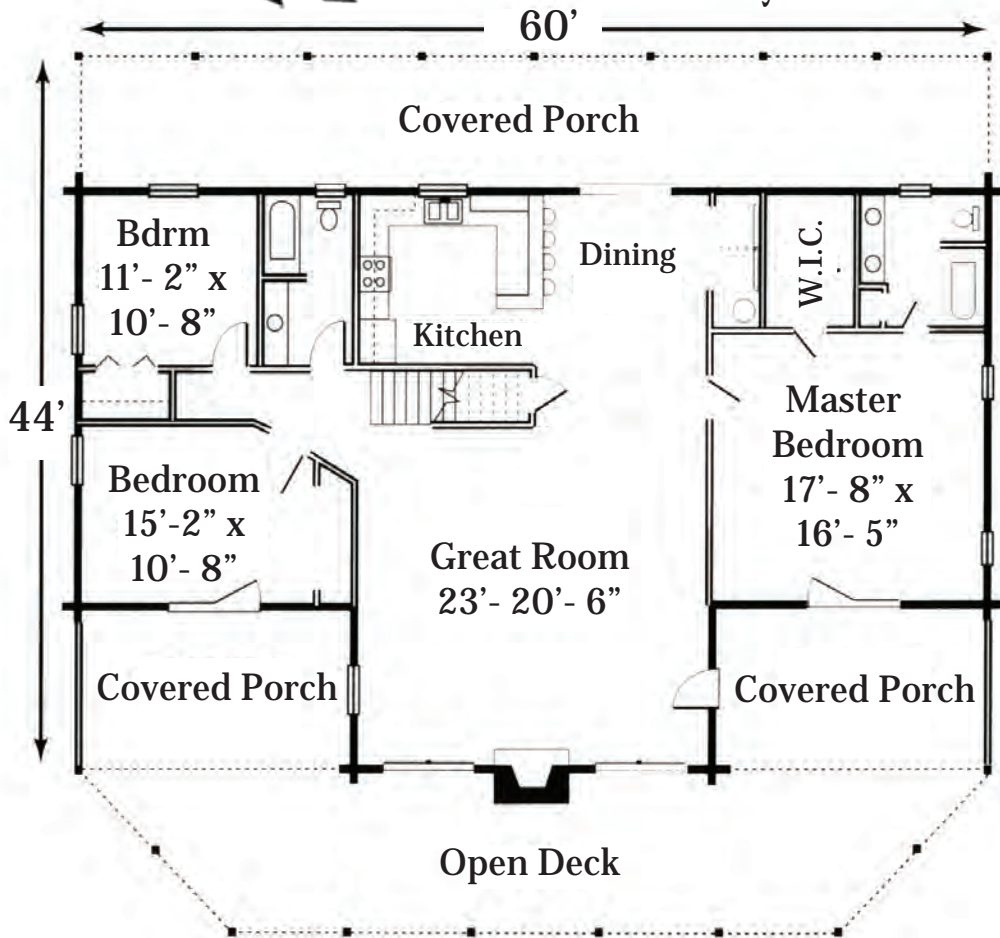

The Silverado II

- * Heart Cut Cypress
- * Western Red Cedar
- * Pine
- * Free Custom Design
- * Engineered Blueprints
- * 7 Day Customer Service

| | |
|---------------|----------|
| First Floor | 1800 Sf. |
| Second Floor | 95 Sf. |
| Total Heated | 2095 Sf. |
| Covered Porch | 736 Sf. |
| Open Deck | 500 Sf. |