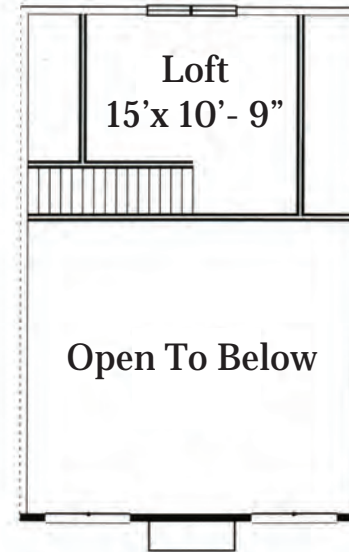

The Silverado II

- * Heart Cut Cypress
- * Western Red Cedar
- * Pine
- * Free Custom Design
- * Engineered Blueprints
- * 7 Day Customer Service

| | |
|---------------|----------|
| First Floor | 1800 Sf. |
| Second Floor | 95 Sf. |
| Total Heated | 2095 Sf. |
| Covered Porch | 736 Sf. |
| Open Deck | 500 Sf. |