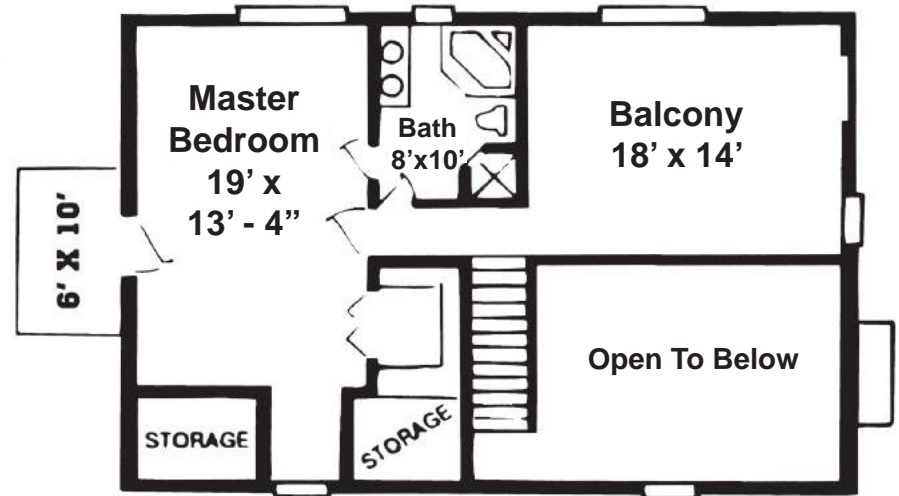

The Manatee

- * Heart Cut Cypress
- * Western Red Cedar
- * Pine
- * Free Custom Design
- * Engineered Blueprints
- * 7 Day Customer Service

First Floor	264 Sf.	Covered Porch	640 Sf.
Second Floor	819 Sf.	Open Deck	360 Sf.
Total Heated	2,083 Sf.	Balcony	60 Sf.