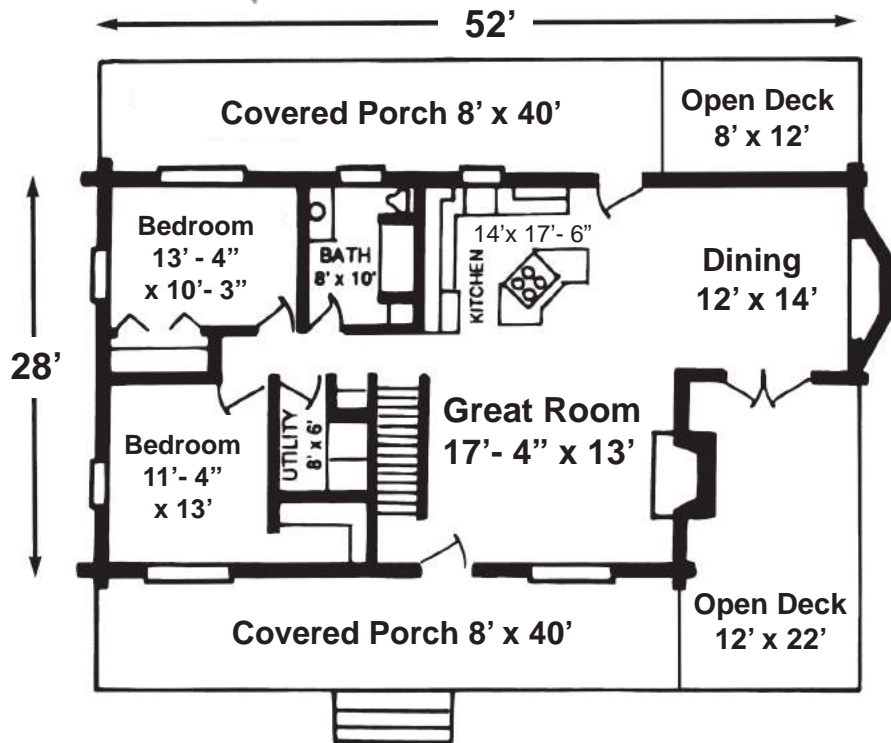

The Manatee

- * Heart Cut Cypress
- * Western Red Cedar
- * Pine
- * Free Custom Design
- * Engineered Blueprints
- * 7 Day Customer Service

First Floor	264 Sf.	Covered Porch	640 Sf.
Second Floor	819 Sf.	Open Deck	360 Sf.
Total Heated	2,083 Sf.	Balcony	60 Sf.